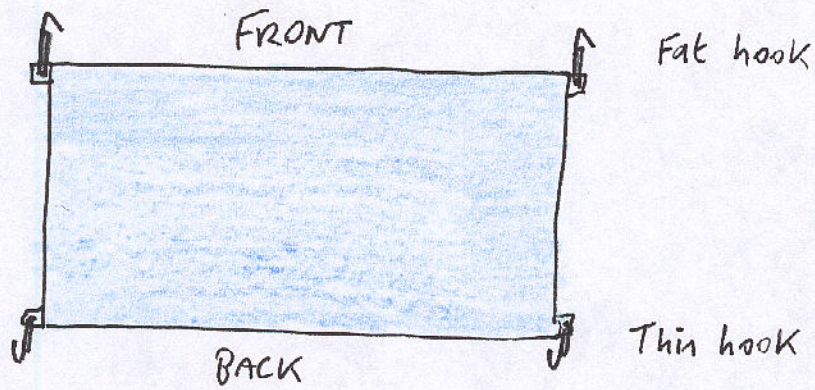

# Sunshade fitting Instructions

FRONT:

BACK:

FULL LENGTH SHADE -

uses VELCRO at the back.